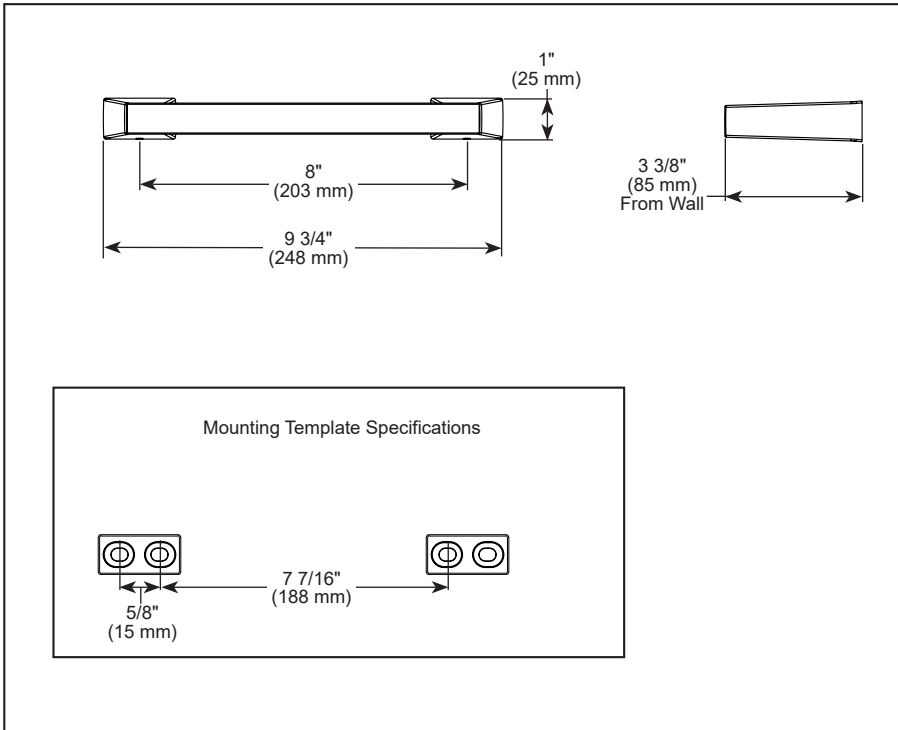

WARRANTY

- Parts and Finish – Lifetime limited warranty; or for commercial purchasers, 10 years for multi-family residential (apartments and condominiums) and 5 years for all other commercial uses, in each case from the date the product is received by the original purchaser or their authorized representative (installation contractor, etc.).
- Please go to www.deltafaucet.com for the complete details of our limited warranty.